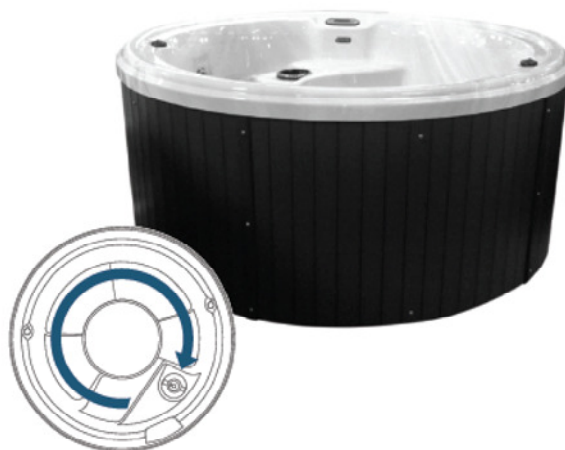

## Round Tube

Dimensions	2000x920mm
Persons	4-5 Persons
Empty weight	320kg
Water capacity	400 Gallons / 900 Liters
Self cleaning water jets	20
Control system	Gecko
Jet pump	1 x two-speed 3HP
Heater	1 x 3 KW
LED underwater light (125mm)	Multi LED
Ozone and mixing chamber	Standard
Filtration system	Top skimmer 1x75SF
High density foam insulation	25-30mm
Thermo lock system	Standard
Tough barrier fiberglass base	Standard
Thermal cover	Standard
Stainless steel jet	Standard

Construction: galvanized heavy duty steel frame.

Shell colour	Cabinet colour	Cover colour
--------------	----------------	--------------

Sterling Silver

Dark Grey

Charcoal Grey

### Proud to be Different

- Winterskin is always included!
- Allseas Spas & Swimspas are also very suitable to build in.
- Thermo locked cabinet.
- Arctic insulation / solid pan fiber glass base.

Distributed by: